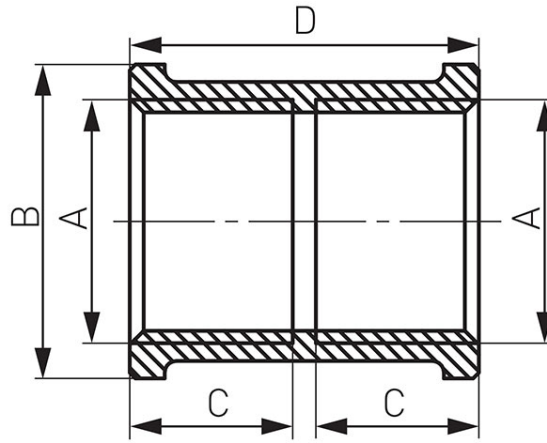

Code: **M**

Muff

<https://www.ferrocompany.com/product-3281-M.html>

| Code | A | B [mm] | C [mm] | D [mm] | Individ. pack. | Collect. pack. |
|------|--------|--------|--------|--------|----------------|----------------|
| M01Z | G3/8 | 22,5 | 12 | 25 | - | 10 |
| M02Z | G1/2 | 27 | 14 | 30 | 10 | 400 |
| M03Z | G3/4 | 34 | 16 | 34 | 10 | 200 |
| M04Z | G1 | 41 | 17 | 36 | 10 | 140 |
| M05Z | G1 1/4 | 49,5 | 20 | 43 | 5 | 80 |
| M06Z | G1 1/2 | 57 | 25 | 53 | 5 | 50 |
| M07Z | G2 | 70 | 27 | 65 | 1 | 30 |