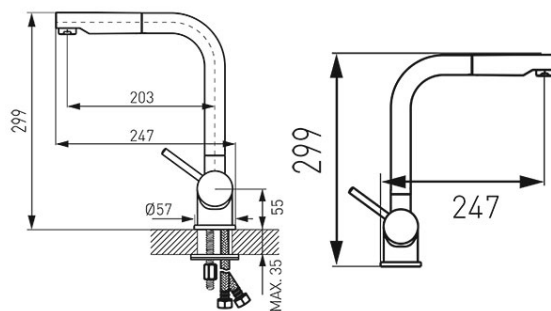

Code: BTD4PO

Toledo - standing sink mixer with pullout spray

<https://www.ferrocompany.com/product-6010-BTD4PO.html>Individual packaging: **1**

- ceramic regulator
- single-hole assembly
- M24x1 flow regulator
- G3/8 - M10x1 flexible connector
- swivel spout
- pull-out spray
- chrome