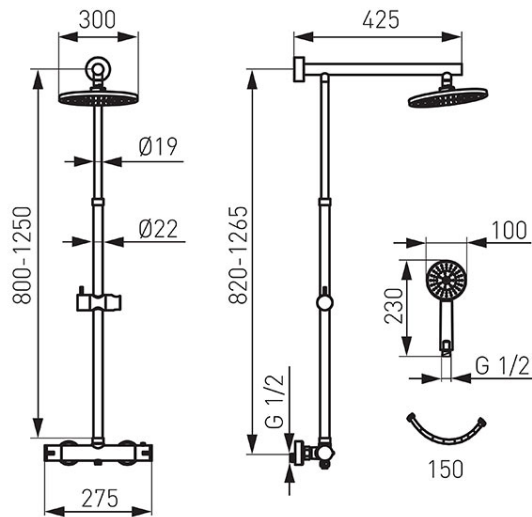

**Code: NP75-TRV7U-BL**

Trevi Black - rainfall with regular shower and thermostatic mixer

<https://www.ferrocompany.com/product-5909-NP75TRV7UBL.html>

Individual packaging: **1, package with bar code allowing for retail sale**

- Rainfall:
  - regulated length of metal bar: 800 - 1250 mm
  - regulated mounting height
  - 300 mm diameter of rainfall steel head SLIM
  - integrated wall mounting with rainfall bar
  - Easy Clean System - simple descaling of shower heads
- Thermostatic mixer:
  - thermostatic cartridge
  - integrated ceramic switch rainfall / shower handle
  - Safe Stop 38°C - hot water restriction
  - wall mounting
  - G1/2 eccentric connection 150 +/- 20 mm spacing
  - G3/4 rainfall connection - upper fitting
  - G1/2 shower connection - bottom fitting
- Shower:
  - shower handle diameter - 100 mm
  - 3-function shower handle
  - shower handle chrome
  - Easy Clean System - simple descaling of shower handle
  - 150 cm shower hose, PVC
- black colour